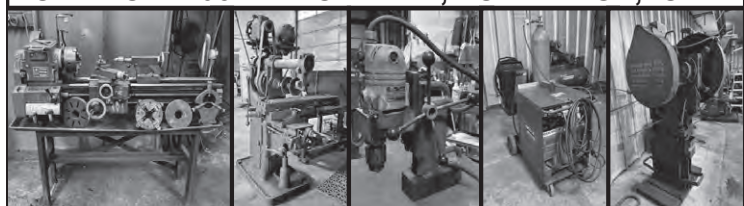

WANTED

**FARM RELATED ITEMS FOR OUR 15TH ANNUAL
SPRING CONSIGNMENT AUCTION**
Saturday, May 18th, 2024

Located 7 miles west of Monroe on F-70 or 6 miles south of Praire City on G6
Sale conducted by Pendroy Auctions LLC
Contact Perry Pendroy @ 641-891-4276
or Mark Ayers @ 515-681-2335

2014 Polaris RZR XP1000
Roof,
Windshield,
Turn Signals

NO DOC FEES! **$9,495**

C&C Cycle
Chariton, IA • 888-475-2243
www.cc-cycle.com

FOR SALE: Limousin And Angus Composite Bulls, Black And Red, All Polled With Performance Number And EPD's. Potters Limousins, Cincinatti, IA 641-436-7153 4-26

BUYER OF STANDING TIMBER: Walnut & Soft Maple Are Our Specialty; Also Other Species. Bonded & in Business for 30 Years. We Pay Before Cutting. Gingerich Sawmill LLC, Bloomfield, IA. 641-722-3002 4-26

BULLS FOR LEASE: Over 70 Registered Angus & Hereford To Choose From. 90 Day Lease, $900. Trucking Available At Extra Charge. Kingdom City, MO. 573-999-3197 TFN

WANTED: Standing Timber And Cut Logs. Walnut, Oak, Soft Maple And Other Species. Paid In Full Before Trees Are Cut. Bonded And Insured. Call Cole. 641-895-8209 7-26

**ONLINE ONLY LOCKRIDGE, IA
MACHINE SHOP
LIQUIDATION**

BIDDING ENDS: THURS., MAY 2ND AT 10AM

OPEN HOUSE: MON, APRIL 29th 11AM – 1PM
LOCATION: 105 N BROADWAY, LOCKRIDGE, IOWA

Clark LP Forklift - Gantry Crane - Hypertherm Plasma Cutter - MIG & Stick Welders - 4 Gang Cambelback Drill Press - End Mills - Jet 1236P Metal Lathe - Ironworker - Unipunch System - Drill Press's & Bandsaws - Hyd. Press/Brake - Welding Tables - Lisle 9100 Bit Sharpener - Peerless Reciprocating Hacksaw - 80 Gal. 2-Stage Air Compressor - New & Used 3-Phase Motors - Metal & SS Piping, Tubing, Angle Iron, Round Stock, SS Angle, Etc. - Taps, Dies, Cutters & Lots of Tooling - Hand & Power Tools - Building Heating Systems - Primitives & Collectibles

PICKUP DATE: Saturday May 4th from 8:00AM – 2:00PM. A forklift will be available for loadout assistance. All items must be picked during the designated pickup time, NO EXCEPTIONS! For Trucking/Delivery arrangements contact Scott Calhoun (319) 931-4933.

AUCTIONEER'S NOTE: This is a complete liquidation of the former DLR Machine Shop in Lockridge, Iowa – Scott Calhoun, new owner. Scott has different plans for the building and will therefore be offering machine shop equipment & tooling at online auction. Major equipment is both single phase and 3-phase, check out the online bidding catalog for complete details & many photos of each item. This is an extremely abbreviated list and auction much larger than it appears. A 15% Buyers Premium will be added to the final bid of each item. Everything sells "As Is, Where Is" without guarantees or warranties. All sales are final.

FORMER DLR MACHINE SHOP

For Questions Contact Scott Calhoun (319)931- 4933

Bid Now at FraiseAuction.com

319-367-5744 • 319-470-0115

1624 CATTLE LAST WEEK | EXPECTING 1200 THIS WEEK

OSBORN LIVESTOCK AUCTION
Located 7 miles West of Cameron on
HWY. 36, OSBORN, MO

Barn Phone: (816) 675-2424
Danny **(816) 649-8485**
Transportation and Order Buying Available • Bonded • Insured

SALE EVERY WEDNESDAY | 11:00 a.m.

	STEERS	HEIFERS
300#.....	$3.47-$3.80	$2.91-$3.57
400#.....	$3.18-$3.61	$2.83-$3.31
500#.....	$2.70-$3.44	$2.70-$2.98
600#.....	$2.64-$3.14	$2.52
700#.....	$2.59	$2.41
800#.....	$2.47	$2.28
900#.....	$2.29	$2.14
1000#.....	$2.21	$2.04
1100# Fats.....	$1.84	$1.77
Top Cow: $1.46 - Chula	316 Bred & Butcher Cows	
Top Bull: $1.71 - Cowgill	85 Butcher & Herd Bulls	

300+ COWS AND PAIRS
CHECK FACEBOOK SUNDAY & MONDAY

Buying Butcher Cows & Horses Daily
We Have 9 Butcher Cow Plants Represented

RECEIVING HOURS: 7 Days A Week

Owner, Jayme Walker, 816-665-4277
Randy Vanderkooi, Fieldman 816-632-0694
Ivan Kanak, Fieldman 816-724-1043
Frank Peterson, Fieldman 660-247-2306
Dale Coble, Fieldman 816-213-3581

Todd Gottswiller, Fieldman 816-390-7917
Gary Mann, Fieldman 816-294-5849
Bill Bray, Fieldman 816-724-0438
Gary Jackson, Fieldman 816-724-4348
Dennis McDowell, Fieldman 816-646-6634

AUTOMOTIVE

FOR SALE: 2015 Ford Fusion SE, Pearl White, Black Interior, 2.5 Automatic, Moon Roof, 136K Miles, Rebuilt Title, Good Shape, $7,000. 641-203-9299 EFTN

LIVESTOCK