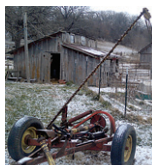

There are a few smalls including acreage tools & a Coleman air compressor. Please be prompt!!

Ram 2100 Grain Vac (1000 rpm)

Craftsman FS 5500

JD 500 round baler

**McCormick Farmall 560 S# 52960
2 pt, currently in the shop getting the axle bearing fixed**

**2009 JD 568 baler
1000 rpm, field ready**

No. 208 manure spreader

JD disc

**IH 1066 w/ Westendorf loader, 4586 hrs
3pt, S# 2010159U019152**

Hay bale trailer

Sioux mineral feeder

2 pt blade

3 bottom plow