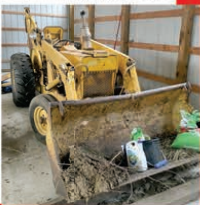

Lumber & Misc.

4 - 2x10x8' lumber (new), large lot new 2x4 lumber, Several 4x4 treated post 8' long.

Auctioneer Note: Since Carl has sold the farm and is moving out of state, the following will sell at public auction. All items will sell to the highest bidder w/no reserve. A real nice offering sale. Held rain or shine. This is only a partial list. Much more to sell that is not listed.

Owner: Carl Schmutte

See our website for more pictures at RoppAuctions.com

Food Catered By Power House Food Catering

conducted by

RoppAuctions

We bring high $$$ bidders to our sellers.

Auctioneers: Norman Ropp 660-247-1914, Terry Caldwell and Richard Yoder

Porta Pots Available

Any & all announcements made sale day take precedence of all printed material. Not responsible for theft of accidents.