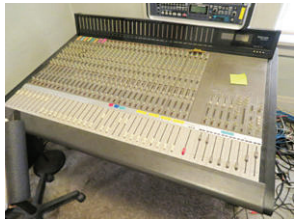

Guns (All Air Rifles):

- Airforce model QB-79 5.5mm
- Benjamin 22 cal Marauder
- Benjamin Trail NP-XX 22 cal
- QB-78 Deluxe 5.5mm
- Air Venturi Sumatra
- Hammerli 850 air Magnum
- (2) Gold Series model 78 4.5mm
- Benjamin BT 1500 WNT

Miscellaneous:

- Lots of household, furniture, appliances
- Solar battery charger, Acetylene tank set
- Large bench vise, large bench grinder
- Electric Portable Port w/ 220 cord
- Campbell Hausefield air compressor
- OIT bench drill press, plus much more!!