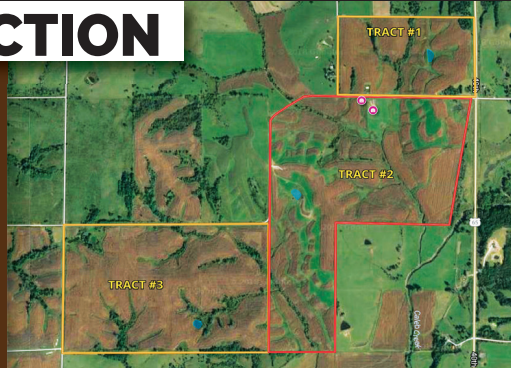

Tract 3:

235.48 Taxable Acres
192 FSA cropland acres

Contact:

Land Agent: Cody Skinner
Auctioneer: Luke Skinner

515-443-6343

VIEW DETAILS AND LAND FOR SALE AT IOWALANDCOMPANY.COM