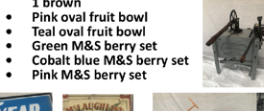

Auctioneer Robert Helmuth - WI