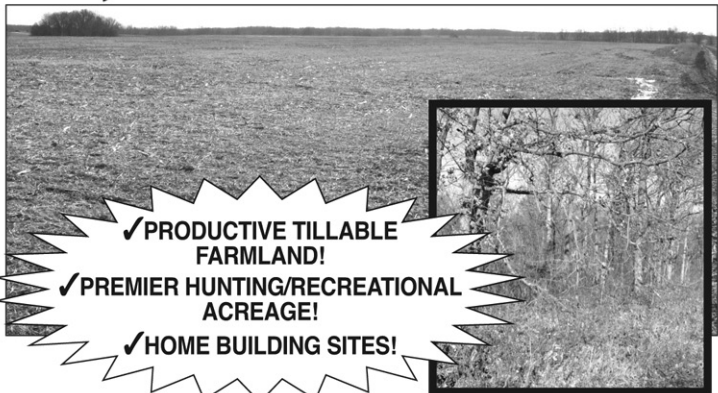

## 365± ACRES (Subject to Final Survey) • 5 TRACTS

SALE TO BE HELD AT THE COMFORT INN IN CANTON, MO

## FRI., MARCH 16 • 10:00 A.M.

✓ PRODUCTIVE TILLABLE  
FARMLAND!

✓ PREMIER HUNTING/RECREATIONAL  
ACREAGE!

✓ HOME BUILDING SITES!

Land is located in Section 20 of T62N•R8W (approximately 5 miles north of Lewistown, MO, just off Hwy. H on Hwy. Y).

Property offers productive tillable farmland as well as some premier hunting/recreational acreage and home building sites!