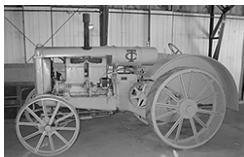

Day 1:

Antique Power Equipment Saturday, February 23rd * 9:00 AM

Tama Co. Fairgrounds, 1217 175th St. Gladbrook, IA

Please dress accordingly because Saturday's auction will be held outdoors.

TRACTORS & EQUIPMENT

1929 Case model L 26-40; 1927 MM Twin City Moline 17-28; McCormick Deering model 118; 1936 CC Case; 1937 Farmall F-12; 1935 Farmall F20; Allis Chalmers NF; Farmall M w/3 pt hitch, round fenders; MM Twin City Moline; 1925 John Deere baler; 1946 Ford 3T truck; Threshers; Corn shellers; Horse drawn plow; Pull type mower; 2 & 3 bottom plow; 3 pt blade.