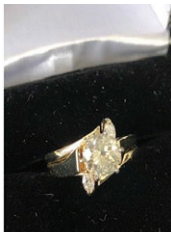

COIN & JEWELRY AUCTION

February 23rd @ 11:00 a.m.

Doors open at 9:00 a.m.

Lavon Burris Community Center • Brookfield, MO

Sale is located at #1 Center Drive Brookfield Mo. From 36 hwy. Take the Brookfield exit onto Hwy 11. Go North to the first stop light and turn left onto Caldwell St. / W Locking St. then turn right onto South Clinton St. then turn left onto Center Dr. Watch for auction signs.

This rare collection of coins and jewelry contains many coins PCGS, NGC, ICG graded and includes Early type Large Cents, Indian Head cents, Lincoln cent set, Standing Liberty Quarters, over 300 Mercury dimes, over 100 Walking Liberty halves, Barber halves, Seated Liberty Dollars, Bust Half dollars, Morgan Dollar collection Inc. many uncirculated and high graded coins plus key dates inc. 1893s, 1889 cc, 1893 cc, 1882 cc ms-63, 1883 cc ms-63, 1884 cc ms-63, plus many other uncirculated dollars, Trade dollars, Seated Liberty dollar, complete set of Peace Dollars, Complete set of Statehood Quarters including Proof and silver proofs, complete set of Ike Dollars, Partial set of Morgan Dollars, 500 Peace Dollars, over 100 early date Morgans in bag. Key date Buffalo nickels like 1913 D type 1 and type 2, Busted dimes, 1976 cc Seated Quarter, 1914 d Lincoln penny PCGS vf20, **Silver:** Over 100 Silver Eagles, Proof Silver Eagles, Gold Label Silver American Eagles w/West Point mint mark, over 200 1 oz. Silver Buffalos, 100 oz. Silver Bar, **Gold:** $1 Liberty & $1 Gold Princess, $21/2 Indian and Liberty's, $5 Indian and Liberty's, $10 Indian and Liberty's, US $20 Libertys and St. Gaudens, $50 Buffalo and Eagles, Plus many others. **Currency:** 1917 $2 White House Note, $10 Gold Coin Blanket Note, $20 Federal Reserve Note, Rare Unc. $10 Rosecrans Houston "Jackass Note". **Jewelry:** 18K Rolex Cellini like brand new, 14K Ring w/.40ct. Diamond Solitaire 1 ct. Total wt., 18K chain w/Heart pendant w/12 Diamonds, 14K diamond heart pendant on chain, 14K ring w/1ct Blue diamond solitaire, Earrings and Pendant w/Sapphires, 14K ring w/1ct. Princess cut Solitaire w/diamond band, 14K ring w/27ct. Black Diamond solitaire, 14K ring w/.90ct. Marquise cut diamond solitaire w/2 Sapphires on each side of diamond, Wedding set w/1/2 ct. Diamond solitaire, 14K ring w/12ct. Amethyst, 14K ring w/5ct. Citrine, 14K ring w/1ct. Round diamond solitaire, 18K chain and Pendant w/1ct. Diamond and 27ct. Black diamond solitaire, Hampden size 8 pocket watch w/porcelain dial in hunt case w/diamond.

For a full listing of coins & jewelry, go to northeastmissouriauctions.com.

This is a partial listing--more added at sale time. No responsible for accidents.

Statements made day of sale take precedence over printed material.

Cash, all checks will require valid driver's license & credit cards accepted w/a 5% convenience fee.

Sale Conducted By

Croy Auction Service

Lance Croy, Auctioneer

816-284-2140