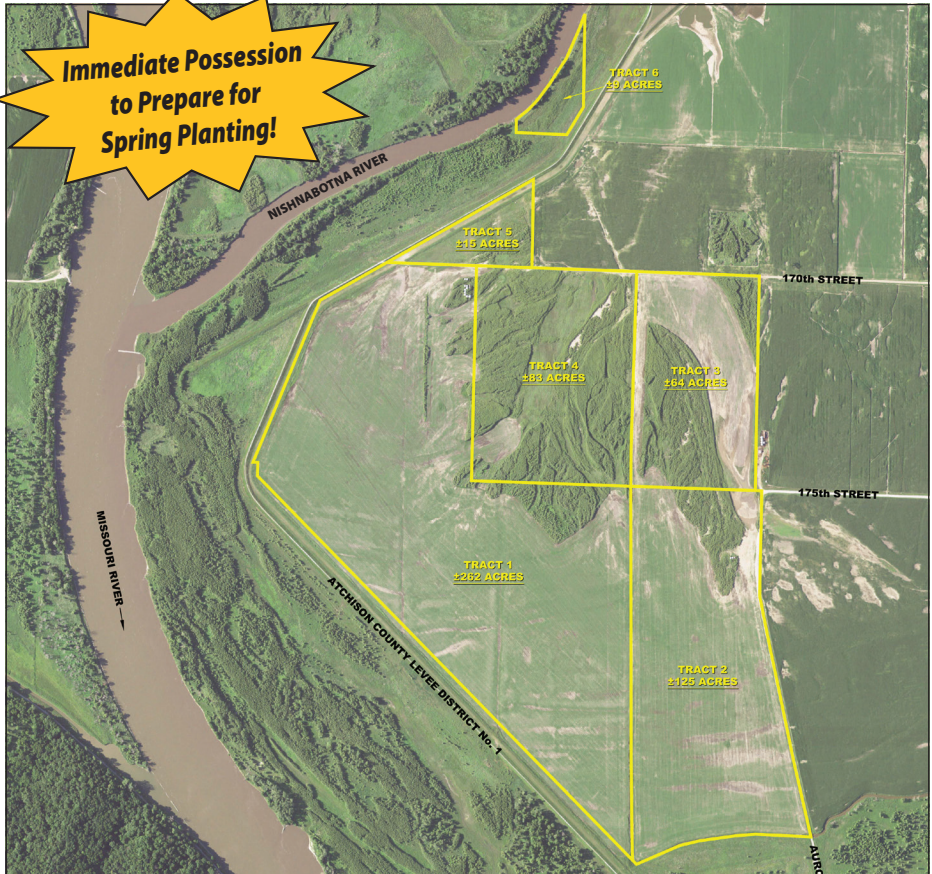

## Featuring 558 Acres ±

Prime Missouri River Bottom Land located  
West of Watson, MO - Selling in 6 Tracts

**Friday, March 1, 2024 - 10:48 am**

**Location: Dusty Trail Steakhouse, 1300 US Hwy. 136 W, Rock Port, MO**  
Multi-Par Bidding Demonstration will begin at 9:48 am, prior to the auction.

Tracts will be sold individually, then offered in various combinations to suit buyers needs, with a bid increase. You may bid on any tract, combination of tracts or the entire property. Visit website for Soil Maps, Tax Info, and Complete Terms.

**Featuring highly productive farmland that also offers opportunities for excellent deer and waterfowl hunting.**

Tract 1 - 262 Acres ±  
Tract 2 - 125 Acres ±  
Tract 3 - 64 Acres ±

Tract 4 - 83 Acres ±  
Tract 5 - 15 Acres ±  
Tract 6 - 9 Acres ±