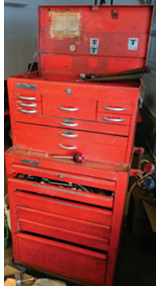

Shop Tools & Equipment:

1987 Shorelander boat & trailer w/ 25hp Evinrude motor
MTD Yard Machine tractor (needs work), lawn cart
Tradesman 14" 16 spd drill press, pull-behind sprayer
Craftsman oscillating sander, various wood clamps
10" Craftsman table saw w/ large table, air compressor
6" Craftsman grinder on stand, Makita grinder, tarp
Craftsman 12.5" surface planer, steel folding chairs
Antique wooden extension ladder, bench grinder
Vintage knives, various air tools, 2 wheel cart
Tool boxes loaded, upright tool box, 3.0hp shop vac
Poalan 14" electric chainsaw, sockets, wrenches
Jet 115v smaller dust collector, garden tools
Squirrel cage, drivers, many various wood tools
Come for Surprises!!!