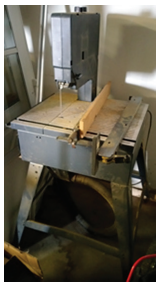

Shop Tools & Equipment:

1987 Shorelander boat & trailer w/ 25hp Evinrude motor
MTD Yard Machine tractor (needs work), lawn cart
Tradesman 14" 16 spd drill press, pull-behind sprayer
Craftsman oscillating sander, various wood clamps
10" Craftsman table saw w/ large table, air compressor
6" Craftsman grinder on stand, Makita grinder, tarp
Craftsman 12.5" surface planer, steel folding chairs
Antique wooden extension ladder, bench grinder
Vintage knives, various air tools, 2 wheel cart
Tool boxes loaded, upright tool box, 3.0hp shop vac
Poalan 14" electric chainsaw, sockets, wrenches
Jet 115v smaller dust collector, garden tools
Squirrel cage, drivers, many various wood tools
Come for Surprises!!!