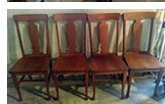

Shop/Outdoor Items:

(2) Master Mechanic 10" tablesaw, new Char-Griller smoker
Craftsman 14" chainsaw, (4) 2 door steel cabinets
Troy-Bilt weedeater w/saw attach, belt sanders
New Troy-Bilt 25cc blower, workshop bench, Werner 4' ladder
Patio glider swing, yard hand tools, Porta Cable palm sander
Multiple folding camping chairs, Clinton chainsaw
Bicycle rack, 20' alum scaffolding runway
"Club Car" gas golf cart, Ryobi Compound Mitre Saw
Craftsman Spindle Sander, plus miscellaneous!