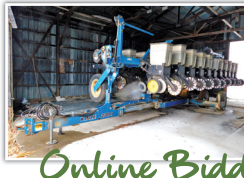

Farm Equipment

2366 Brushy Creek Rd, Mt. Sterling, IA 52573

AUCTION

THURSDAY, APRIL 1, 2021 AT 10AM

Online Bidding Available!

AUCTION INCLUDES: MFWD, 2WD & ANTIQUE TRACTORS, EXCAVATOR & CRAWLER, CORN HEAD, PLANTER, TILLAGE, GRAIN CART, WAGONS, PICKUP TRUCKS, GRAIN TRUCKS, ROUND BALER, HAY RAKES, MOWER CONDITIONER, AUGERS, PULL-TYPE COMBINE & MORE!