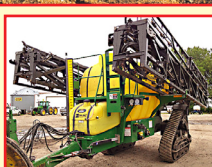

APRIL

AUCTION

OPENS: Wednesday, Apr. 5 / **CLOSES:** Wednesday, Apr. 12

Monthly **TIMED ONLINE**

Brought to you by SteffesGroup.com

TRACK & MFWD TRACTORS

2004 John Deere 8220T
2002 John Deere 8520

2WD TRACTORS & LOADERS

1987 John Deere 2155 utility
Allis Chalmers 7060, wide front
1972 Case 970, 8 spd.
1970 John Deere 4520
1969 John Deere 4520
Deutz D8006
IHC Hydro 84
Leon 707 loader
John Deere 148 loader

COMBINE & HEADS

2008 Case-IH 8018
2008 MacDon FD70 flex draper, 35'
2003 John Deere 1290 head

SWATHER

IHC 4000 swather, 14'

DRILLS

2000 Case-IH 4010 air seeder
1997 John Deere 787 air drill
1992 Concord 4010 air seeder
Case-IH 6200 press drill
IHC 620 drill
John Deere 8300 drill

PLANTERS & RIPPER

2005 John Deere DB44
2009 John Deere box planter
John Deere 7200 planter
2005 John Deere 1790 planter
John Deere 1760 planter
John Deere 7100 planters

2014 John Deere 2720 ripper
2013 John Deere 2720 ripper

VERTICAL TILLAGE

2012 John Deere 2623VT vertical tillage
2009 Salford RTS 570 vertical tillage unit, 30', 19" blades

OTHER TILLAGE EQUIPMENT

2013 Horsch Joker PT400 offset disc, 40'
2012 Summers Super Coulter Plus, 35', 8-wave
Shop-built rock roller, 30'
John Deere 235 tandem disc
Alloway 3300 danish tine soil conditioner, 35', crumblers
Flexi-Coil System 85 heavy harrow
Herman harrow, 60', 5-bar
Melroe yard drag, (2) 5' harrow
Melroe mulroweeder, 40'
IHC field cultivator, 8', 3 pt.

BOX TRUCKS

1976 IHC Loadstar 1800 twin screw tandem, Strong 20' box
1975 Chevrolet C65 rear tag tandem, Frontier box

DUMP & SERVICE TRUCKS

2000 IHC 4900 dump truck, 12' box, 80,297 miles
2000 IHC 4900 dump truck, 12' box, 77,204 miles
2006 Ford F750 service truck, service box & cranel

PICKUPS & VAN

2002 Dodge Ram SLT 3500 dually, reg. cab, 2WD
2001 Dodge Dakota, 4.7L
1999 Ford E450 cargo van, 15'

SKID STEER LOADERS

2016 Caterpillar 216B
2016 New Holland L228
2014 New Holland L223
2014 Bobcat T750
Bobcat 843 skid steer loader

LOADER BACKHOE & DOZER

Ford 4500 tractor loader backhoe
1965 Caterpillar D4D dozer

CONSTRUCTION CONCRETE EQUIPMENT PULL-TYPE SPRAYERS SPREADER & CADDY DEEP BANDER, NH3 EQUIP. SKID STEER ATTACH. CAMPER & MOTORHOME TANKS / TIRES / PARTS TRAILERS SELF-PROPELLED SPRAYERS FEED & FORAGE EQUIP. LIVESTOCK EQUIPMENT GRAIN HANDLING EQUIP. HAY EQUIPMENT GPS EQUIPMENT VEHICLE & ATVS BOAT & MOTORS LAWN & GARDEN

LOCATION: MAXWELL, IA
2012 JD Wide Track Conversion Kit 8RT

LOCATION: LOHRVILLE, IA
2008 JD Sprayer boom/tank

LOCATION: IDA GROVE, IA
2003 JD 1290 cornhead

LOCATION: SCHLESWIG, IA
2012 Oswalt D425 feedwagon
2011 New Holland 195 spreader

LOCATION: DENISON, IA
(4) 620/70R46 Tires w/Rims
(4) Fenders (JD 4920 Sprayer)
(9) 12.5L-15 Implement Tires w/ Rims

LOCATION: SPENCER, IA
JD 1760 Cons. planter, 12x30"
2005 JD 1790 planter, 12x30"
2014 JD 2720 ripper

LOCATION: SIBLEY, IA
2012 JD 2623VT,
2013 JD 2720 ripper
2013 JD 2720 ripper

LOCATION: IDA GROVE, IA
JD GreenStar 3 2630 NEW
JD Starfire 3000 NEW SF1