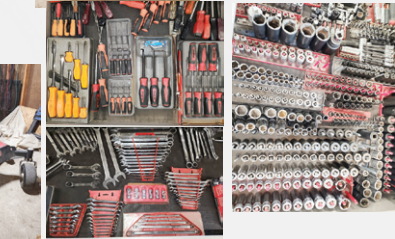

ENGINE

- 485 ci big block, nickel, scat crank, APR bolts; Flywheel (was going in Ronnie's pulling truck)
- 454 Block
- Misc. engine parts (all big block stuff)