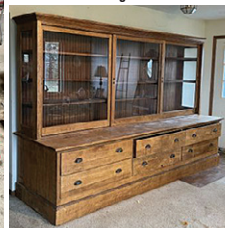

Antiques & Shed Finds in the house we will be selling a massive Solid Oak Country Store Cabinet 9'8" long x 6'4" tall. It's in great condition w/sliding upper glass doors, the top lifts off to move it; a gorgeous 54" round Solid Oak Antique Table w/large fancy claw feet; Combination Secretary-China Cabinet; antique Oak Dresser with Wishbone Mirror; Early 1900's Oak 2-Door Cupboard; Medium Sized Butcher Block; Antique Iron Bed & Oak Bed; Misc. Old Primitives & Shed Finds we will line up on the hayrack & tables.

A Great Old Fashioned Auction Selling Everything We Can Dig Up. Bring Your Lawn Chairs, Boxes, Pick Ups & Trailers
For More Information & Many Photos Visit Our Website www.vanmetre.net.

John Deere 425

'67 Cadillac Eldorado

Arctic Cat

Ford Thunderbird

Polaris Magnum 325

Olds Toronado

Gravely ZT 2350

Antique Oak Country Store Cabinet

ANTIQUE & PRIMITIVE AUCTION SUNDAY - APRIL 23 - 11:00 AM

1603 Iowa Avenue West • Marshalltown, Iowa 50158

Antiques From the 1800's Including Clocks, Native American Artifacts, Guns, Household Antiques, Primitives, Jewelry & Much More!

Highlights – A super auction including Guns, Native American Artifacts, Antique Clocks, Jewelry, Primitive Furniture & Small Antiques of all kinds.