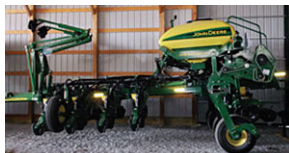

**Only 2
 hay racks
 of smalls!
 Be Prompt!**

2012 John Deere 9560R Diesel Tractor!
 800/70R 38" Michelin AgriBib tires
 S#1RW9560RPC004155
 Only 437 hours, Like New!

1999 John Deere 8300 MFWD Diesel Tractor!
 Full set frt wts
 480/80R46 Michelin AgriBib's
 S# ROAH25606258, 4156 hrs, Nice!

2008 John Deere 8530 Diesel tractor!
 IVT/ILS~ Duals all around~ 5 remotes
 480/80R 50 Radials ~ Frt wts
 S# 8530D027814, Only 1500 hrs! Like New!

Claas 1050 35 ft, Maxflex Bean Table

Road Runner 636 head mover

Lexion C512 (30) 12R 30" Cornhead

Road Runner 630 head mover

**2010 Claas Lexion 740 "Series C48"
 "Aps Hybrid" Diesel Combine!**
 S# C4800020 ~ Only 1000 eng Hrs
 800 sep hrs, Like new!

HD Variable Speed feeder drive
 AG Leader Monitor Ready
 HP Feeder House
 Auto Pilot function
 Round Bar concave
 Bean APS grates
 HD Grain tank, augers
 28.2' unloading auger
 Chaff Spreader/straw chopper
 210 gal Fuel tank
 2 spd Adj rear axle
 IPOD/USB hookups
 3.3 bu Per second unloading