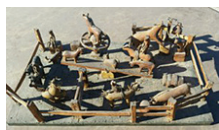

Daugherty Auction & Real Estate Services, LLC.

Chad Daugherty ~ Owner/Auctioneer
Kelly Daugherty ~ Auctioneer

416 Greene St. Adel, IA (515) 993-4159 ~ d_auction@hotmail.com
See Us on the Web at www.daughertyauction.com