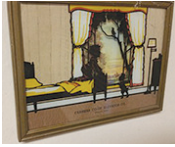

### Antiques

Gnome collection, antique type tray w/ minitures,  
Pfaltzgraft dishes, antique punch boards, beer stein collection  
Music box collection, vintage Pepsi crate stand  
Large cookie jar collection, vintage metal patio chairs  
Aladdin model B lamp, kerosene lamp collection  
Antique bracket lamp, salt & pepper collection, 20 gal western crock  
Miniature cast iron stoves, collection of Watt Ware  
Collection of carbide mining lanterns, collection of Jewel Tea  
Collection of cups & saucers, Timex rotating store cabinet  
Stoneware jugs, antique Waukee, Ia advertisers, 200+ cookie jars  
Fancy 1950's mirror, silhouettes, potato chip tins  
Dallas County advertisers, 4 sets of stainless steel flatware sets  
Milk boxes, crates, collectibles, metal blue print cabinets  
Single walk behind plow, antique AE Dairy clock (works)  
Woodworking and shop tools, much miscellaneous!