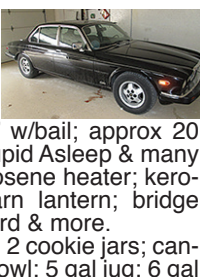

STONEWARE: 10 gal & 15 gal Western crocks; brown crock jug; lg pitcher; 2 cookie jars; canning jars; Salt crock; Cream crock; Sanitary Water bowl; Spatter-ware bowl; 5 gal jug; 6 gal Water Cooler w/crown...lid has damage; 3 gal churn; 3 gal Red Wing jug; 3 gal Butterfly crock; 3 gal canning crock; 6 gal Salt glazed churn; nest of 4 bowls; other bowls; many other stoneware pcs.

CONSIGNEE BY FAMILY: 1985 XJ6 4-dr Jaguar w/78,750 miles, 6 cyl, leather int, loaded, no rust, but small electrical problem.

AUCTIONEER'S NOTE: This is an exc line of clean antiques, the sale we've been telling you about!

TERMS OF SALE: ID required in order to receive bid numbers. We accept cash & good checks only. We are not responsible in the case of accident or theft. Thank You.
Lunch Served

HARTMAN AUCTIONEERING

Steve Hartman 515-468-7857 • 515-462-4584

www.stevenshartmanauctioneers.com