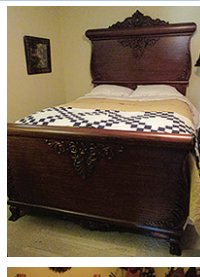

STONEWARE: 10 gal & 15 gal Western crocks; brown crock jug; lg pitcher; 2 cookie jars; canning jars; Salt crock; Cream crock; Sanitary Water bowl; Spatter-ware bowl; 5 gal jug; 6 gal Water Cooler w/crown...lid has damage; 3 gal churn; 3 gal Red Wing jug; 3 gal Butterfly crock; 3 gal canning crock; 6 gal Salt glazed churn; nest of 4 bowls; other bowls; many other stoneware pcs.

CONSIGNEE BY FAMILY: 1985 XJ6 4-dr Jaguar w/78,750 miles, 6 cyl, leather int, loaded, no rust, but small electrical problem.

AUCTIONEER'S NOTE: This is an exc line of clean antiques, the sale we've been telling you about!

TERMS OF SALE: ID required in order to receive bid numbers. We accept cash & good checks only. We are not responsible in the case of accident or theft. Thank You.
Lunch Served

HARTMAN AUCTIONEERING

Steve Hartman 515-468-7857 • 515-462-4584

www.stevenshartmanauctioneers.com