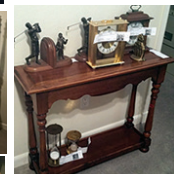

Antiques:

Collection of David Winter Cottages, set of Rookwood bookends
Rogers Bridal Veil sterling flatware (service for 8), doll cradle
Johnson Brothers dinnerware, Christmas collectibles, dolls
Collection of milk glass, large pressed glass punch bowl set
King Arthur set of miniatures in case, Queen Anne buffet
Leaded glass whiskey bottles, many brass lamps, cut crystal
Large collection of Waterford crystal: decanters, goblets, pitchers, tea glasses, sherbets, covered dishes, bowls, vases
Howard Miller wall clock, roll top desk w/ burled wood
Multiple sets of sterling silver, many prints, golf bookends
Large set of clear Moon & Stars dishes, silver plated flatware
Set of Haviland Ranson dishes, weighted sterling candelabra
Silver plated serving pieces, Rose Back chairs, miscellaneous!

Household & Miscellaneous:

Meade m# DS-70EC refracting telescope, computer equipment
Onkio & Rotel stereo equipment, 42" flat screen, sofa table
Miller & Kreisel Mx200 sub woofer, Miller & Kreisel speakers
46" flat screen LED tv, flat screen monitor, luggage, rugs
Queen sized bedroom set, flowered sofa, end tables
Red leather chair & ottoman (\$2,500 new), (2) tall bookcases
New leather lift chair, Broyhill matching sofa & love seat
Modern dinette table, (2) narrow 6' tall curio cabinets
Set of 6 cherry chairs, cherry dining room table, patio set
Cherry dining room hutch, (22) commercial shelves
Like-new bedroom set w/ armoire, lingerie chest & night stands
Craftsman garage storage, plus much more!!