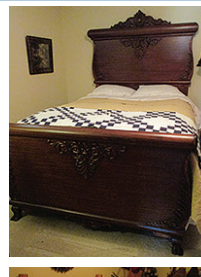

STONEWARE: 10 gal & 15 gal Western crocks; brown crock jug; lg pitcher; 2 cookie jars; canning jars; Salt crock; Cream crock; Sanitary Water bowl; Spatter-ware bowl; 5 gal jug; 6 gal Water Cooler w/crown...lid has damage; 3 gal churn; 3 gal Red Wing jug; 3 gal Butterfly crock; 3 gal canning crock; 6 gal Salt glazed churn; nest of 4 bowls; other bowls; many other stoneware pcs.

CONSIGNED BY FAMILY: 1985 XJ6 4-dr Jaguar w/78,750 miles, 6 cyl, leather int, loaded, no rust, but small electrical problem.

AUCTIONEER'S NOTE: This is an exc line of clean antiques, the sale we've been telling you about!

TERMS OF SALE: ID required in order to receive bid numbers. We accept cash & good checks only. We are not responsible in the case of accident or theft. Thank You.
Lunch Served

HARTMAN AUCTIONEERING

Steve Hartman 515-468-7857 • 515-462-4584

www.stevenshartmanauctioneers.com