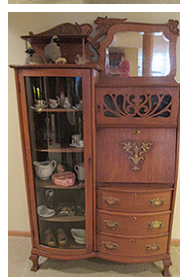

STONEWARE: 10 gal & 15 gal Western crocks; brown crock jug; lg pitcher; 2 cookie jars; canning jars; Salt crock; Cream crock; Sanitary Water bowl; Spatter-ware bowl; 5 gal jug; 6 gal Water Cooler w/crown...lid has damage; 3 gal churn; 3 gal Red Wing jug; 3 gal Butterfly crock; 3 gal canning crock; 6 gal Salt glazed churn; nest of 4 bowls; other bowls; many other stoneware pcs.

CONSIGNED BY FAMILY: 1985 XJ6 4-dr Jaguar w/78,750 miles, 6 cyl, leather int, loaded, no rust, but small electrical problem.

AUCTIONEER'S NOTE: This is an exc line of clean antiques, the sale we've been telling you about!

TERMS OF SALE: ID required in order to receive bid numbers. We accept cash & good checks only. We are not responsible in the case of accident or theft. Thank You.
Lunch Served

HARTMAN AUCTIONEERING

Steve Hartman 515-468-7857 • 515-462-4584

www.stevenshartmanauctioneers.com