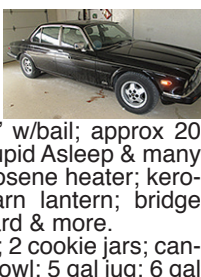

STONEWARE: 10 gal & 15 gal Western crocks; brown crock jug; lg pitcher; 2 cookie jars; canning jars; Salt crock; Cream crock; Sanitary Water bowl; Spatter-ware bowl; 5 gal jug; 6 gal Water Cooler w/crown...lid has damage; 3 gal churn; 3 gal Red Wing jug; 3 gal Butterfly crock; 3 gal canning crock; 6 gal Salt glazed churn; nest of 4 bowls; other bowls; many other stoneware pcs.

CONSIGNED BY FAMILY: 1985 XJ6 4-dr Jaguar w/78,750 miles, 6 cyl, leather int, loaded, no rust, but small electrical problem.

AUCTIONEER'S NOTE: This is an exc line of clean antiques, the sale we've been telling you about!

TERMS OF SALE: ID required in order to receive bid numbers. We accept cash & good checks only. We are not responsible in the case of accident or theft. Thank You.
Lunch Served

HARTMAN AUCTIONEERING

Steve Hartman 515-468-7857 • 515-462-4584

www.stevenshartmanauctioneers.com