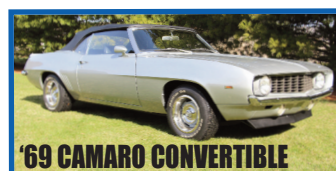

'66 CHEVELLE SS BB 396

'60 IMPALA BUBBLE TOP

'63 SPLIT WINDOW VETTE

'70 CHALLENGER 340 4 SPEED

'55 BELAIR 2 DR. HT.

'70 CHEVELLE SS L78

'69 CAMARO SS COUPE

'71 MONTE CARLO SS 454

'57 DESOTO ADVENTURER

'65 SHELBY COBRA

'52 CHEVY W/TRAILER

'65 FUELIE ROADSTER VETTE

'99 PROWLER W/TRAILER

'69 CAMARO CONVERTIBLE

'71 CUDA 340 4 SPEED

'60 AUSTIN HEALEY