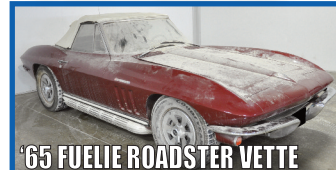

'66 CHEVELLE SS BB 396

'60 IMPALA BUBBLE TOP

'63 SPLIT WINDOW VETTE

'70 CHALLENGER 340 4 SPEED

'55 BELAIR 2 DR. HT.

'70 CHEVELLE SS L78

'69 CAMARO SS COUPE

'71 MONTE CARLO SS 454

'57 DESOTO ADVENTURER

'65 SHELBY COBRA

'52 CHEVY W/TRAILER

'65 FUELIE ROADSTER VETTE

'99 PROWLER W/TRAILER

'69 CAMARO CONVERTIBLE

'71 CUDA 340 4 SPEED

'60 AUSTIN HEALEY