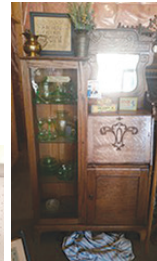

**1996 19ft Ranger Commanche 461VS w/1996 Johnson 150hp motor
*Lowrance depth finder motor guide trolling motor

Antiques & Collectibles:

Over 70 Ertl & other truck banks (most w/boxes, including midwest "farm store")
Green & pink depression glass, cast iron trivets, wooden ironing boards
Irons- sad/coal/flat/early-electric/steam/Taylor's/fuel, washboards, baskets
Enamel percolators & refrigerator dishes, hundreds of crocheted items
Quilted throws, lots of miscellaneous books, spools (yarn), wooden dumbbells
Sewing cabinet drawers, salt & pepper sets, Kevin Daniel bird plates, salt dips
Dynasty/porcelain dolls, glass serving spoons, children's books, crock bowls
Wooden cheese boxes, complete sausage press, wooden dough bowl
Game boards, handmade church w/ old PO Box door, sailor's lamp
Handmade cabin w/ old PO Box door, Bing & Gruendel plates, cookie jars
Princess House lead crystal lamp, coins- 1930's, 40's & 50's pennies & silver dollars
Western stoneware to include: plates & bean pots,
Complete set of Franciscan "Wild Rose pattern" dishes
Vintage pop bottles & AE milk bottles, plus many more items not listed!!

19th Century Antiques:

Covered wagon trunk w/hardware & faint carvings, Ship Captain's desk w/ leather
Large wagon wheel & partial wagon wheel, manual laundry press-wringer-no tray

Antique Furniture:

Spinning wheel, tables, parlor tables, pump organ w/ hutch, oak hall tree
Curved front oak dresser w/ornate attached mirror top, oak secretary w/ bookcase
Oak secretary/bookcase w/curved glass & drawer-front, mirror, claw feet &
candle/lantern shelf
Gentleman's wardrobe w/full mirror, pattern-back dining chairs, oak hall tree
Organ stools, oak wall phone, enamel top cabinet, school desks/chair/bench
Curved wood infant highchair w/original enamel tray & much more!!