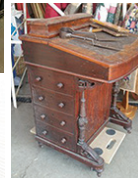

Miscellaneous Furniture & Household Items:

Matching brown suede accent chairs, end tables, Amish-made oak bakers rack
Oak library desks, Natuzzi maroon leather love seat, folding chairs, misc lamps
Quilt racks, entertainment center, Denon home theater, nice vacuums
Taylor Made soft serve ice cream machine (single head), rugs, kitchen items
Carpet shampooer, wildlife art prints (Maynard Reece, James Meger & others)
Crosley radio/cd recorder/record player, 1990's Pioneer stereo component sys.
Shotgun & rifle cases, display racks, glass show cases & much more!