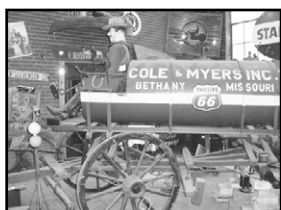

MO, horse drawn delivery fuel wagon.

Guns & Gun Cabinets: Smith & Wesson 44 cal revolver, nickel plated w/wooden box; Browning 12 ga over/under (trap); Remington 12 ga pump; 270 cal rifle w/synthetic stock & Leopold Scope; Mini 14 223 cal w/scope, synthetic & wood stocks; nice oak 8-gun cabinet w/revolving rack; 6-gun cabinet.