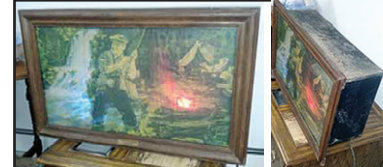

Millville Atmospheric Patent date: June 18, 1861

**2004 Polaris 700 RMK
2006 Polaris 600 Switchback**

**"Scene in Action" by Motion Corporation
wooden frame 17 1/2" x 28 1/2" x 9" deep**