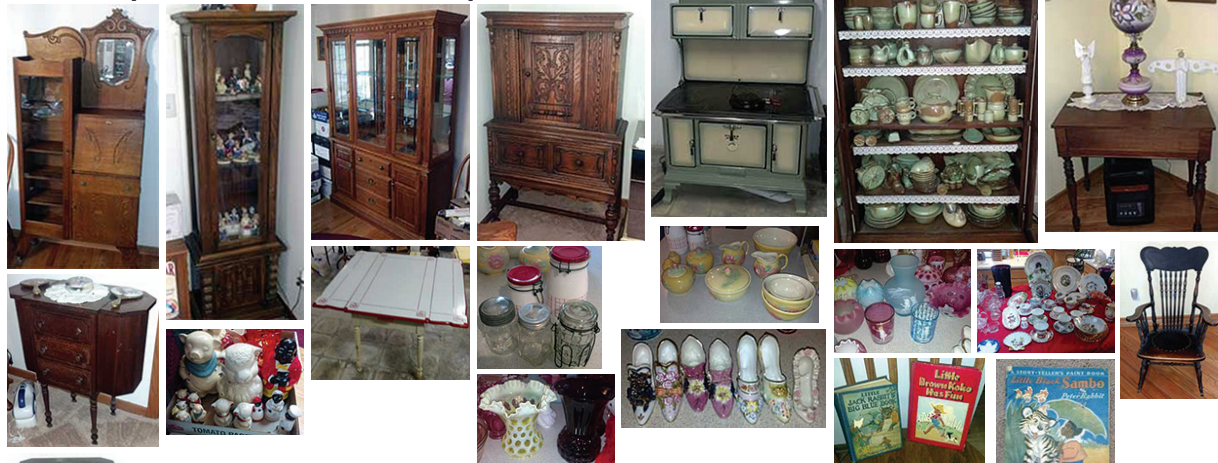

John & Donna Penick, Sellers

Daugherty Auction & Real Estate Services, Inc.

Kelly Daugherty, Chad Daugherty ~ Auctioneers

416 Greene St. Adel, IA (515) 993-4159 ~ d_auction@hotmail.com

See Us on the Web at www.daughertyauction.com