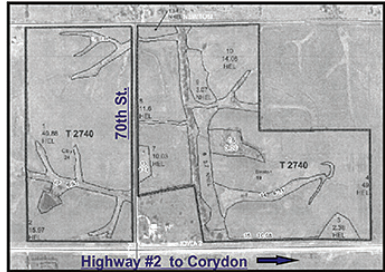

80 Acres more or less located in Clay Township

Location from Corydon, Iowa: Approx. 5 1/2 miles west on Highway #2 to 70th St.
(Northwest corner of Highway #2 & 70th St.)

General Description:

Offering 80 acres more or less of which FSA reports 65.85 acres cropland.
Balance in waterways and pond. Frontage to Highway #2 pavement.
Sold subject to Tenant's rights for 2017 crop year.

Predominate Soil types:

Shelby clay, Clarinda & Lamoni silty clay loam

CSR Ratings per Wayne Co. Assessor

NENE 44 CSR

SENE 42 CSR

Gross Taxes: \$ 798.00 Annual

110 Acres more or less located in Benton Township

Location from Corydon, Iowa: Approx. 5 1/2 miles west on Highway #2 & 70th St.
(East Side of 70th St.)

General Description:

Offering 110 acres more or less of which FSA reports 97.18 acres cropland.
Balance in waterways. Frontage to Highway #2 pavement. Sold subject to
Tenants rights for 2017 crop year.