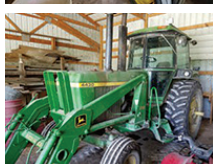

John & Shirley Thomas

Daugherty Auction & Real Estate Services, LLC.

Chad Daugherty - Owner/Auctioneer

Kelly Daugherty - Auctioneer

416 Greene St. Adel, IA (515) 993-4159 - d_auction@hotmail.com

See Us on the Web at www.daughertyauction.com