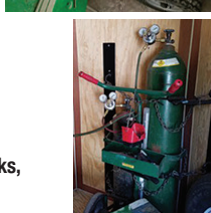

Pickup/Skidloader/Forklift!

- 2000 Ford F250 XLT 4x4 pickup, Triton V10, 143,046 miles, Exc Rubber! V#1FTNF21S1YEE484838
- 2000 Calico Tandem Axle gooseneck trailer
- Caterpillar LP gas forklift, Model GP40, 2 stage, tilt & slide, nice!
- Gehl 3410 Diesel Skidloader w/cab, 1917 hrs

Livestock Equipment/Hay!

- 3 Smidley Cattle Self feeders
- Hay Rings, Gates, Corral panels
- Cattle catch chute w/head gate
- Pickup bed mount hyd Hay mover
- Approx 30 Lrg Round bales hay

Four Wheelers/JD Lawn tractor/Shop Tools!

- Honda 250 Four Trax 2WD Four Wheeler
- Honda 200 Four Trax 2WD Four Wheeler
- John Deere 318 Lawn tractor w/48" deck
- Bobcat 250 AC/DC Welder near new w/41 hrs
- Acetylene outfit w/tanks & accessories
- Portable air compressor, sandblaster
- Power & hand tools, lawn and garden tools
- Gray air bumper jack
- Chop saw, drill press, Work benches
- 2 wooden parts bins from Eby Wagner JD
- Barrels of oil, Dog kennels & panels

Home furnishings & antiques partial list to include: 6 & 12 gal crocks, dozens of hay hooks, cow kickers, boxes of smalls!

John & Shirley Thomas

Daugherty Auction & Real Estate Services, LLC.

Chad Daugherty - Owner/Auctioneer

Kelly Daugherty - Auctioneer

416 Greene St. Adel, IA (515) 993-4159 - d_auction@hotmail.com

See Us on the Web at www.daughertyauction.com