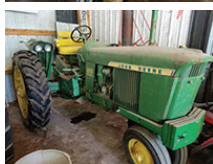

John & Shirley Thomas

Daugherty Auction & Real Estate Services, LLC.

Chad Daugherty - Owner/Auctioneer

Kelly Daugherty - Auctioneer

416 Greene St. Adel, IA (515) 993-4159 - d_auction@hotmail.com

See Us on the Web at www.daughertyauction.com