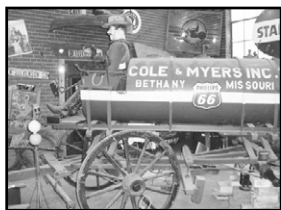

For more information, call Arnold Auctions at 660-789-2365, 660-358-4900 or Dick Hoover at 660-748-6106.

Terms: Cash or good check only. Statements made on sale day take precedence over any printed materials. No items removed until settled for. Not responsible for accidents. Concessions available. Restrooms provided.

ARNOLD AUCTION CO.

Ed Arnold (660) 789-2365
www.northwestmissouri.com