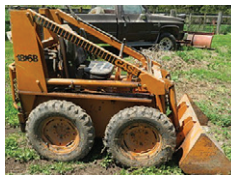

Public

Auction

"We Sell it the Day You Need it Sold!"

Sunday, June 23, 2019 12:00 Noon!

3000 120th St. • Van Meter, Iowa
South of Des Moines on I-35 to Cumming Exit # 65
then west on G14 to 120th St. or South of Van Meter (F90) on
Badger Creek Rd, follow signs to 120th.

Tractors/Farm Machinery & Equipment!

IH 1086 Diesel tractor w/Westendorf Loader & bale spear
 Farmall 766 Tractor w/wide front (Non-running)
 Allis Chalmers WD45 tractor, wide front
 Case 1816B Skidsteer w/roll cage, (Non-running)
 New Holland 258 hay rake
 IH 307 Rotary mower
 John Deere 337 sickle bar mower w/8 ft bar
 2 Flare box wagons
 IH #101 spreader
 Hillsboro 23 ft gooseneck horse trailer
 H & H 18 ft bumper hitch trailer
 4 Hay racks & gears
 5 ft 3 pt box scraper
 500 gallon water tank
 Fuel barrel and stands
 3 pt post auger w/14" bit
 10+ cattle panels
 Several pipe gates
 Log splitter, Forney Welder
 Wooden tack box
 MTD Riding lawn mower
 2 lawn utility carts
 Garden tools
 Power tools
 Many hand tools
 Misc lawn ornaments
 Barn boards
 Square bales straw
 Iron pile

Gator/4 Wheelers/Pickups/Boat

John Deere 4x2 gator, 972 hours
 Kawasaki Prairie 700 V-Twin 4 wheeler
 Kawasaki Prairie 400 Auto, 4 wheeler
 1990 Chevrolet Silverado 4x4, auto, only 52,000 miles!
 1983 Chevrolet Scottsdale 20 pickup w/Westendorf snowplow
 Manatee Boat w/Chrysler 105 motor