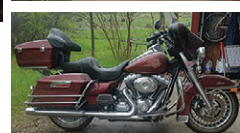

Jon & Ruth Hoy, Sellers

Daugherty Auction & Real Estate Services, LLC.

Chad Daugherty ~ Owner/Auctioneer • Kelly Daugherty ~ Auctioneer

North River Realty, Mike Bobst-Broker 515-468-7674

Jamie Bergkamp-Closing Attorney

416 Greene St. Adel, IA (515) 993-4159 ~ d_auction@hotmail.com

See Us on the Web at www.daughertyauction.com

The information in this brochure is from sources deemed to be reliable but it cannot be guaranteed by Daugherty Auction and Real Estate Services, LLC.