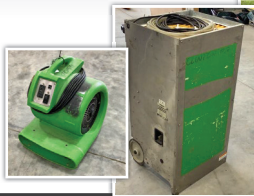

**CLOSES: TUESDAY, JUNE 29, 2021 AT 5PM**

**AUCTION INCLUDES: BUCKET TRUCK, SERVICE VAN, TRAILERS, SCISSOR LIFTS, ATV, WATER REMOVAL EQUIPMENT, SHOP EQUIPMENT, ELECTRICAL PARTS AND MORE!**

**EQUIPMENT PREVIEW:**  
**Monday, June 28th,**  
**from 1PM-3PM**