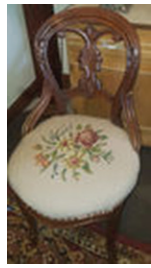

Antique Furniture! Stoneware! Glassware!

Victorian carved walnut parlor set (settee & 2 chairs)
Eastlake walnut settee w/2 chairs (reupholstered)
Eastlake marble coffee table, walnut library table
Roccoco Revival Rosewood chair, oak child's rocker
"Herrick" 2 dr. oak ice box (Waterloo, Iowa)
"F" Water cooler, marble top Victorian lamp table
Victorian Rosewood ladies balloon back chair
Victorian 1860 hand carved walnut chair
Wooden colonial pine corner cabinet
Marble top light stand, Victorian lamp
"Sellers" Hoosier style bottom cabinet
"J.B. Van Selver Company" Camden, N.J.
Hoosier cabinet w/2 side cabinets
"J.B. Van Selver Company" table & chairs (needs work)
2 Matching Victorian lamps w/crystals (needs wiring)
12" Chinese Tung Chi porcelain vase
Art Nouveau Bronze Libellule Drayon Fly Lady
w/ marble base by Bressin H & G
Jenny Lind bed, Eastlake table (needs work)
Mahogany four poster bed w/ burled wood posts
(UK circa. Victorian Era)

Portraits & Pictures:

"The Great New England Sleigh Ride" ca. 1856
Civil War Soldier Portrait, Allertown, PA
Victorian English Lady in Garden Portrait (gold leaf frame)

**6'x8' Greenhouse
Parts & Instructions Included
for Assembly**