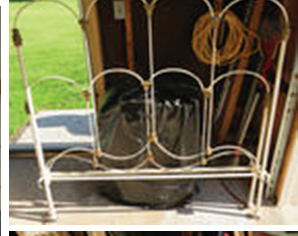

Antique Furniture! Stoneware! Glassware!

Victorian carved walnut parlor set (settee & 2 chairs)
Eastlake walnut settee w/2 chairs (reupholstered)
Eastlake marble coffee table, walnut library table
Roccoco Revival Rosewood chair, oak child's rocker
"Herrick" 2 dr. oak ice box (Waterloo, Iowa)
"F" Water cooler, marble top Victorian lamp table
Victorian Rosewood ladies balloon back chair
Victorian 1860 hand carved walnut chair
Wooden colonial pine corner cabinet
Marble top light stand, Victorian lamp
"Sellers" Hoosier style bottom cabinet
"J.B. Van Selver Company" Camden, N.J.
Hoosier cabinet w/2 side cabinets
"J.B. Van Selver Company" table & chairs (needs work)
2 Matching Victorian lamps w/crystals (needs wiring)
12" Chinese Tung Chi porcelain vase
Art Nouveau Bronze Libellule Drayon Fly Lady
w/ marble base by Bressin H & G
Jenny Lind bed, Eastlake table (needs work)
Mahogany four poster bed w/ burled wood posts
(UK circa. Victorian Era)

Portraits & Pictures:

"The Great New England Sleigh Ride" ca. 1856
Civil War Soldier Portrait, Allertown, PA
Victorian English Lady in Garden Portrait (gold leaf frame)

**6'x8' Greenhouse
Parts & Instructions Included
for Assembly**