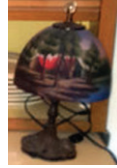

Portraits & Pictures:

"The Great New England Sleigh Ride" ca. 1856
Civil War Soldier Portrait, Allertown, PA
Victorian English Lady in Garden Portrait (gold leaf frame)