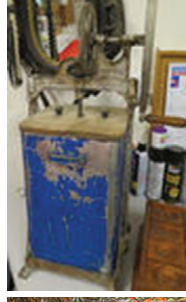

Antique Furniture! Stoneware! Glassware!

Victorian carved walnut parlor set (settee & 2 chairs)
Eastlake walnut settee w/2 chairs (reupholstered)
Eastlake marble coffee table, walnut library table
Roccoco Revival Rosewood chair, oak child's rocker
"Herrick" 2 dr. oak ice box (Waterloo, Iowa)
"F" Water cooler, marble top Victorian lamp table
Victorian Rosewood ladies balloon back chair
Victorian 1860 hand carved walnut chair
Wooden colonial pine corner cabinet
Marble top light stand, Victorian lamp
"Sellers" Hoosier style bottom cabinet
"J.B. Van Selver Company" Camden, N.J.
Hoosier cabinet w/2 side cabinets
"J.B. Van Selver Company" table & chairs (needs work)
2 Matching Victorian lamps w/crystals (needs wiring)
12" Chinese Tung Chi porcelain vase
Art Nouveau Bronze Libellule Drayon Fly Lady
w/ marble base by Bressin H & G
Jenny Lind bed, Eastlake table (needs work)
Mahogany four poster bed w/ burled wood posts
(UK circa. Victorian Era)

Miscellaneous Antiques & Household:

"Des Moines Capitol Building" waste basket
Western 30 gal. crock, 5 gallon stoneware jug
#4 & #5 Cold water stoneware coolers w/spigots
Fiesta bowls, misc. carnival glass, wall clock
Gene Autry movie poster, double bracket lamp
Copper boiler, enamelware, cigar boxes
Hop-A-Long Cassidy metal poster, 1930's dresser
Rocking horse, 2 child's rockers w/ small table
Old glass wooden doors & frames
"Byrne & Hammer Dry Goods" wooden chest (Omaha, NE)
Set of Noritake dishes, many unopened boxes!!
Lots of miscellaneous too numerous to mention!