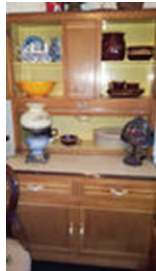

Antique Furniture! Stoneware! Glassware!

Victorian carved walnut parlor set (settee & 2 chairs)
Eastlake walnut settee w/2 chairs (reupholstered)
Eastlake marble coffee table, walnut library table
Roccoco Revival Rosewood chair, oak child's rocker
"Herrick" 2 dr. oak ice box (Waterloo, Iowa)
"F" Water cooler, marble top Victorian lamp table
Victorian Rosewood ladies balloon back chair
Victorian 1860 hand carved walnut chair
Wooden colonial pine corner cabinet
Marble top light stand, Victorian lamp
"Sellers" Hoosier style bottom cabinet
"J.B. Van Selver Company" Camden, N.J.
Hoosier cabinet w/2 side cabinets
"J.B. Van Selver Company" table & chairs (needs work)
2 Matching Victorian lamps w/crystals (needs wiring)
12" Chinese Tung Chi porcelain vase
Art Nouveau Bronze Libellule Drayon Fly Lady
w/ marble base by Bressin H & G
Jenny Lind bed, Eastlake table (needs work)
Mahogany four poster bed w/ burled wood posts
(UK circa. Victorian Era)

Miscellaneous Antiques & Household:

"Des Moines Capitol Building" waste basket
Western 30 gal. crock, 5 gallon stoneware jug
#4 & #5 Cold water stoneware coolers w/spigots
Fiesta bowls, misc. carnival glass, wall clock
Gene Autry movie poster, double bracket lamp
Copper boiler, enamelware, cigar boxes
Hop-A-Long Cassidy metal poster, 1930's dresser
Rocking horse, 2 child's rockers w/ small table
Old glass wooden doors & frames
"Byrne & Hammer Dry Goods" wooden chest (Omaha, NE)
Set of Noritake dishes, many unopened boxes!!
Lots of miscellaneous too numerous to mention!