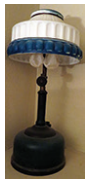

Makita gas engine, Briggs gas engine, Makita 12" planer
Stack of native oak & walnut lumber, oil, antifreeze
Troy Bilt horse tiller, Troy Bilt JR tiller, disc/6" sander
Green Machine w/cultivator head (gas), pushmower
Craftsman gas weeder, walk-behind sickle mower
Chainsaws, sheets of styrofoam, steel posts, car ramps
Craftsman scroll saw, older tablesaw, organizers
Rock Island bench vise, router table, router, paint guns
6" bench grinder, K&F 14" cut-off saw, wood clamps
Homak tool chest w/top box, Performax shaper
Tool Shop vent tank 20 gal air compressor
Champion 4,000 watt generator, portable air compressor
Duracraft 16 spd drill press, 2 wheel appliance cart
Wet/dry shop vac 2.5HP, lots of power & hand tools
Antique wooden carpenters chest, lawn/garden tools
Wooden ext ladder, monkey wrenches, brads
Blow torches, much more!

****Antique tools, (2) Stanley #78 planes, (2) Stanley #45 Stanley #110, (3) buggy seat spokes, Master oil jar

****Brass candlestick phone w/ Bell box, old dial set RR phone, box phone, chest phone, (2) hand sets antique wall telephone, (2) crank phones

****CGW RR oil can, (2) RR lanterns, Dietz #40 signal RR lamp, WRRSCO signal RR lamp

Antiques & Miscellaneous Household:

****Cast iron "Bell Systems" manhole cover
****(2) antique dinner bells w/yokes & posts
1930's dresser w/mirror, chest of drawers, sad irons
Cherry stoner, antique shoe seat, kerosene lamp
Yardstick advertiser collection, gas lamps, end tables
Lots of doorknobs & locks, computer desk, old books
Amana LP gas range, 10 gal crock, antique rockers
(2) 4 dr pedal sewing machines, cap collection
Pineapple 4 post bed, antique high back bed
(4) antique caned bottom chair, green & pink depression
Dining room table w/6 chairs & 2 leaves, leather sofa
Oak curved glass china cabinet, lots of glassware
Modern "C curved" desk, modern tea cart, Carhartt coats
Plus much more!!