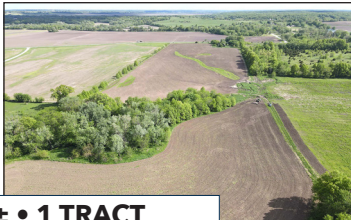

VIRTUAL ONLINE

Putnam County, Missouri

Land Auction

Wednesday, July 27, 2022 at 1:00 PM

142 ACRES± • 1 TRACT

Property is located approximately 0.1 miles east of Worthington, MO or approximately 7 miles west of Queen City, MO in Section 21, 22 & 27 T65N•R16W, Elm Township, Putnam County, MO.

Land represents productive tillable cropland and offers highway frontage.

Terry Hiatt

Closing & Title Work: Hart Abstract & Title

2308 Main St. | Unionville, MO 63565 | (660) 947-3959

Real Estate Contracts Prepared By: Fredrich J. Cruse