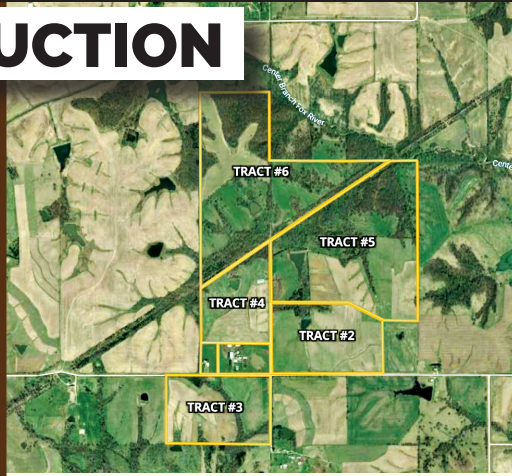

APPANOOSE / DAVIS COUNTY, IA

Farmland, Pasture, Hunting • 469 +/- Acres

Thursday, August 8th, 2019 • 11AM • Bloomfield, IA

LARGE LAND AUCTION

SIX TRACTS

- Tract 1- 44.34 +/- Acres, 41.12 Cropland Acres
- Tract 2- 59.25 +/- Acres, 51.84 Cropland Acres
- Tract 3- 57 +/- Acres, 47.06 Cropland Acres
- Tract 4- 42.25 +/- Acres, 37.26 Cropland Acres
- Tract 5- 134.25 +/- Acres, 53.21 Cropland Acres
- Tract 6- 132.25 +/- Acres, 25.16 Cropland Acres