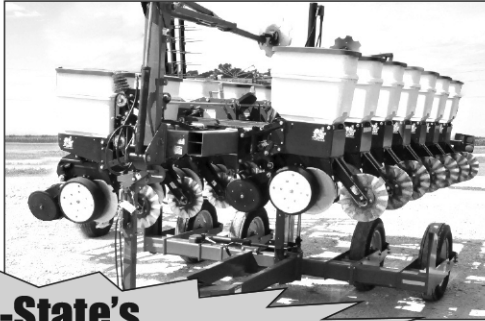

Huge Unreserved Consignment Auction

ABSOLUTE AUCTION

ALL ITEMS SELL WITHOUT RESERVE

TUES., AUGUST 20 • 8:00 A.M.

SALE HELD AT SULLIVAN AUCTION SITE, LOCATED 1½ MILES EAST OF HAMILTON, IL ON HWY. 136

The Tri-State's Largest "Absolute" Machinery Consignment Auction!

EARLY CONSIGNMENTS INCLUDE...

TRACTORS: '09 C-IH 180; Puma MFWD; '99 JD 8400T; '88 JD 4450 MFWD; '88 JD 4650; '86 JD 4955; '97 MF 6180 MFWD w/ldr.; '93 JD 6300; '12 JD 5055D; '91 C-IH 7120; '91 C-IH 5140 w/ldr.; '09 JD 505M; '83 Versatile 875 4WD; '77 JD 8430 4WD; '79 Case 2090; '89 C-IH 1896; '80 IHC 3788 2+2; '76 Case 1370; '74 JD 4430; '76 IHC 1086; '75 AC 7040; '64 IHC 806 dsl.; '80 Deutz Allis 7085 MFWD w/ldr.; '67 JD 4020 dsl.; '76 Ford 8600; '02 NH TC 45 w/ldr.; '71 JD 5020; '74 MF 180; '70 JD 4020 dsl.

COMBINES & HDS.: '05 JD 9760 4WD; '04 JD 9660 STS; '91 JD 9500 4WD; '95 Agco R52; '97 JD 9600; '90 MF 8570; (4) JD 7720s; JD 6620; '82 IHC 1420; '81 Gleaner M2; IHC 915 hydro; (2) Gleaner 6-30 corn hds.; C-IH 1044 corn hd.; JD 893 corn hd.; JD 693 corn hd.; JD 843 corn hd.; (3) JD 643 corn hds.; JD 653A RC hd.; JD 635F 35' grain hd.; JD 930F 30' grain hd.; JD 930F 30' grain hd.; Gleaner R320 20' grain hd.; C-IH 1020 25' grain hd.; C-IH 2020 30' grain hd.; C-IH 1020 30' grain hd.; JD 925 25' grain hd.; JD 220 grain hd.; JD 220 20' grain hd.; JD 920 grain hd.; MF 9750 20' grain hd.

PLANTERS & DRILLS: Kinze 3500 8-15 Interplant; JD 7240 6-11 Interplant; Kinze 3600 16-30 planter; JD 7200 12-30 planter; Kinze 6-30 no till; GP 15' no till drill; GP 14' 3-pt. drill; White 5100 8-36 no till; JD 7000 4-36; JD 7000 6-30; JD 515 15' drill; Agco "Black Machine".

TILLAGE: DMI 530C ripper; DMI 730B ripper; DMI Tiger II ripper; C-IH 24' 3950 disk; C-IH 4300 33' f. cult.; GP 3000 TT 30' Turbo Till; Sunflower 6331 19' soil finisher; White 508 5-18 plow; Kewanee 1175 22' disk; BW 2109 disc chisel; Summers 30' vertical tillage tool.

TRUCKS & TRAILERS: '06 Mack CXN 613 semi; '06 Mack Vision CXN semi; '99 Chevy 3500 service truck; '98 Dodge 2500 4WD; '12 Wilson 41' hopper bottom; '78 C60 w/16' box; PJ 24' GN flatbed; '96 Chevrolet Tahoe; '88 IHC w/20' alum. box; '84 GMC tandem w/18' box; '75 Int. 1800 tandem (nice); '88 7x24 livestock trailer; '83 Int. S1700 fire truck.

GRAIN CARTS: '12 Brent 882 (like new); J&M 525; J&M 875; JD 1210A; 25 - 30 gravity wagons.

HAY & SILAGE EQUIP. AND CUTTERS: Vermeer 605C round baler; JD 1360 9' mo-co; NH 570 sq. baler; NH 269 sq. baler; JD 214WS sq. baler; IHC 435 sq. baler; Krone RS340 hay rake; Niemeyer HR531 hay rake; JD 702 rake; JD 275 disc mower; JD 1517 15' rotary cutter; Bush Hog 2615 15' cutter; Bush Hog 2620 20' cutter; JD HX15 15' rotary cutter; Land Pride 10' cutter; Land Pride RCF 2072 cutter; (2) XL 79 tandem axle silage wagons; '82 C-IH 8750 chopper; NH 900 chopper.

LIVESTOCK EQUIP.: '06 Haybuster 2650 processor; Knight 5042 vertical mixer; Schuler silage cart; JD 550 manure spreader; Artsway 500A mix mill; Gehl 95 mix mill.

CONSTRUCTION EQUIP.: '72 Cat D6H dozer; '86 Cat D6H dozer; Cat D7 dozer; Bobcat 440B skid loader; JD 200 dirt scraper; Rokor 3220 skid loader w/ tree spade; Pahl 3310 skid steer; Case 1845 skid steer.