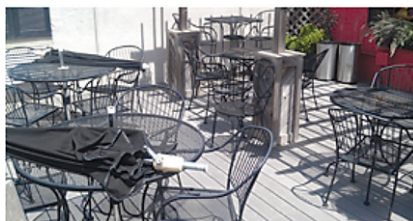

The Lagniappe, Seller

Daugherty Auction & Real Estate Services, Inc.

Kelly Daugherty, Chad Daugherty ~ Auctioneers
Adel, Iowa (515) 993-4159 ~ d_auction@hotmail.com
See Us on the Web at www.daughertyauction.com