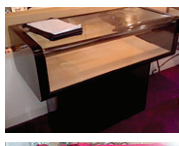

- (4) patio tables w/ matching bakers rack, Sentry safe
- (9) rod iron chairs, 3 drawer pine table, barware/glasses
- Numerous 5' x 17" glass shelving w/ stainless brackets
- Pine 2 door modern pie chest, Danby wine cooler
- Illuminated 24" x 88" x 34" jewelry case, 2 mannequins
- Glass topped fern stand, commercial coffee grinder
- Bunn coffee maker, Laurentis espresso machine
- Danby stainless steel below counter refrigerator
- 3 well stainless steels commercial sink, GE refrigerator
- 2' x 6' oval topped mirror, artificial Christmas tree
- Numerous pedestals, s
- Upright patio heater (propane), packing paper center
- (2) high topped wire patio tables & chairs
- (2) square wire patio tables & chairs, swivel office chairs
- (4) round wire patio tables & chairs, 2 drawer lateral file
- 17" x 48" x 36" jewelry case, greeting card inventory
- (1) brushed steel showcases w/ feet
- (2) matching showcases w/ ornate legs (illuminated)
- 4 camera surveillance system w/ DVR
- 5' x 6' commercial shelving units, 4 drawer utility cabinet
- Numerous stainless steel clothing racks
- 2 drawer file cabinets (some w/ keys)
- Plus much more including gift shop items (jewelry, art, etc)

Coffee equipment

3 bay stainless steel sink

Many glass showcases

The Lagniappe, Seller

Daugherty Auction & Real Estate Services, Inc.

Kelly Daugherty, Chad Daugherty ~ Auctioneers
Adel, Iowa (515) 993-4159 ~ d_auction@hotmail.com
See Us on the Web at www.daughertyauction.com