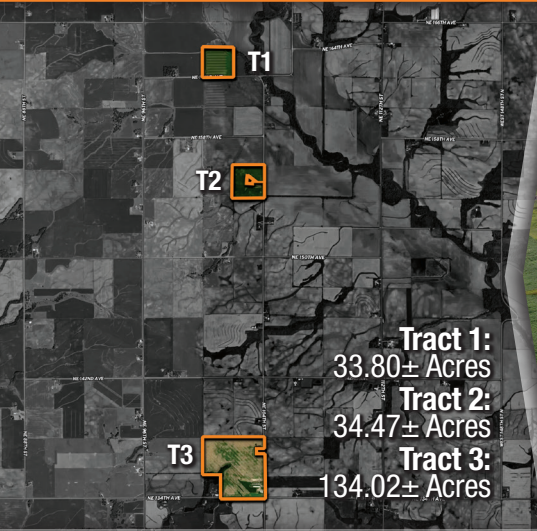

LIVE & ONLINE BIDDING FARMLAND AUCTION

WHITAKER MARKETING GROUP
AUCTIONS | REAL ESTATE

202.29 AC±

OFFERED AS
3 TRACTS
70.13 CSR2
ON TILLABLE ACRES

POLK COUNTY, IOWA

Tract 3:

Tract 1:
33.80± Acres

Tract 2:
34.47± Acres

Tract 3:
134.02± Acres

Auction Location:
Maxwell Community Center

MORE INFO & ONLINE BIDDING AT
IOWALANDGUY.COM