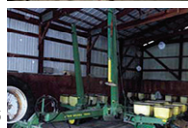

1974 Lincoln Mark IV 2 door