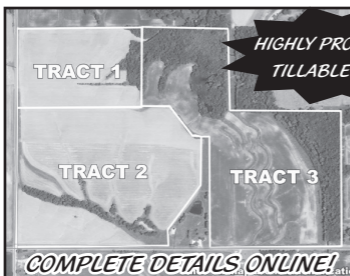

## LAND AUCTION

**THUR AUG 22<sup>ND</sup> - 6 PM**

Sale conducted at the Canton, MO  
Centerstone Inn

**201 ACRES M/L / 3 TRACTS  
CLARK CO, MO**

Lying in Sect.  
26, Twp. 65N,  
R8W.  
2 1/4 mile  
Southwest of  
Kahoka, MO

## LAND AUCTION

**THUR AUG 22<sup>ND</sup> - 7 PM**

Sale conducted at the Canton, MO  
Centerstone Inn

**119 ACRES M/L 2 TRACTS  
LEWIS CO, MO**

Lying in Sect.  
14, Twp. 61N,  
R7W. 5 miles  
Southeast of  
Monticello MO  
on Hwy. Z.