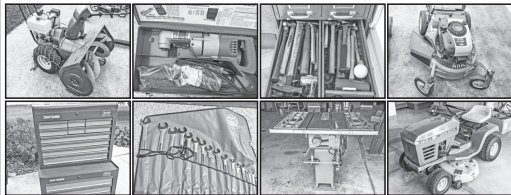

ABSOLUTE TOOL AUCTION

SATURDAY, SEPTEMBER 3

PREVIEW 10 A.M. • AUCTION 12 P.M.
CHRISTY HALL • 220 H AVENUE • NEVADA, IA 50201

**Power Tools • Hand Tools • Shop Equipment
Riding Lawn Mower • Push Mowers • Snow Blower
Hardware • Tool Storage Cabinets**

HOUSEHOLD/FURNITURE:

Marble kitchen table and chairs,
queen bed frame, love seat
and chairs

TOOLS:

John Deere STX38 riding lawn
mower, John Deere 1032 snow
blower, Ariens 21" self propelled
swivel wheel push mower, Yard
Machines 22" 3.8 HP push mower,
weed trimmers, wheel barrow, air
compressor, band saw, table saw,
drill press, bench top table saw,
6" grinder on stand, 6" jointer
table, miter saw on stand, battery
booster/ charger, work bench,
shelving, hammer drills, right
angle drill, wrenches, sockets,
wire, ratchet wrenches, allen
wrenches, claw foot wrenches,
screw drivers, nut drivers, pliers,
vise grips, channel locks, crescent
wrenches, pipe wrenches, clamps,
snap rings, ladders, crowbars,
bolt cutters, shovels, rakes,
trowels, Snap on, Mac, Craftsman,
paint supplies, wiring/ electrical
supplies, tool boxes, tool chests,
sawzall, lights, gear puller, fire
extinguishers, storage bins, files,
chisels, auger bits, drill indexes,
bench vise, anvil, motors, chain
come-a-long, hand tools, garden
tools, wood working tools, farm
tools, mechanic tools, nuts and
bolts-hardware, screws and nails-
hardware, plumbing and electrical
fitting-hardware, and much, more!