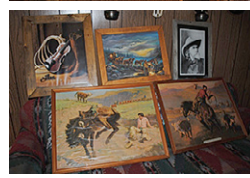

TERMS: Cash or valid check w/proper ID. Not responsible for accidents, theft or errors in advertising. Any errors in this ad corrected at auction by announcement.

conducted by

Ropp Auctions

Auctioneers: Norman Ropp, 660-247-1914 • Larry Foster, 660-868-1124