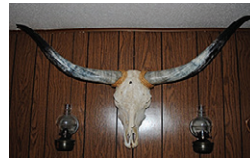

TERMS: Cash or valid check w/proper ID. Not responsible for accidents, theft or errors in advertising. Any errors in this ad corrected at auction by announcement.

conducted by

Ropp Auctions

Auctioneers: Norman Ropp, 660-247-1914 • Larry Foster, 660-868-1124