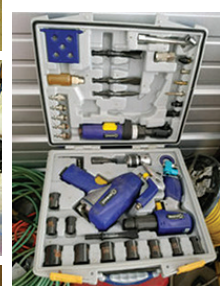

Turbo Air Hockey

Outdoor Items & Shop Tools/equipment:

*Craftsman GT 5000 25HP V-twin Kohler engine
Craftsman lawn cart, 50" lawn sweep,
Cambell Hausfield air compressor,
(2) wheelbarrows, Skil battery operated sets
Stihl MM 55C lawn sweep, welding clamps
Drill bit sets, S&K wrenches, crescent wrenches
Channel locks, heavy duty vice, lawn blower
B&D 1/2" impact, Milwaukee drill, monkey wrenches
Craftsman sawzall, 2 wheel appliance cart, levels
Bench grinders, garden tools, 4' wooden ladder
6 gal shop vac, Toro CCR 1000 snowblower
7' tall windmill, orbital sanding paper, tow chain
Garrett Ace 250 metal detector, 4 wheel wagon
Wagner paint sprayer, Milwaukee right angle drill
Skil drill, lubricants, cleaners, fluids, nuts, bolts
Many miscellaneous building/contractor items
Floor jack, hacksaws, Starrett precision tool
Craftsman upright tool box, 1/2" sockets, tin snips
Hex key sets, small tap & die sets, chisels, punches
Drivers, nails, siding break, Kobalt air tool kit
Rockwell Jawhorse work station (NEW IN BOX)
DeWalt job site air compressor, concrete tools
Rigid R4120 mitre saw w/stand, bull floats
Bosch power mitre saw, (3) folding deer stands
Champion C41255 gas generator, many air nailers
Tahoe Tp6533 3" gas trash pump, air hose
(2) Paslode 30 degree air framing nailers, pliers
Partner K950 concrete saw, large floor model shop fan
Tahoe 2700 PSI gas pressure washer, drop cords
Keller fiberglass stepladder, tool cabinets
(2) Werner 28' fiberglass ext ladders, chains
Michigan 26' fiberglass ext ladder, hyd floor jacks
Extendable aluminum scaffold plank, ladder jacks
Electric & power hand tools in boxes
Power carpet stretcher w/kicker, rolls of Romex wire
Yard Machine 31cc gas tiller, Southland elec leaf blower
Set of 4 LT315/75R16 tires (like new)
SnowJoe Ultra elec snow thrower
Earthquake rear tine garden tiller, much more!!