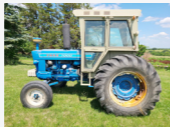

PUBLIC AUCTION

Saturday, Sept. 10, 2022 • 10 a.m.

1732 Creamery Rd., Afton, IA 50830

(Hwy 34 and Creamery Rd intersection approx. 1 mile north.
Watch for Signs)

TRACTORS/MACHINERY

LAWN TRACTOR / MOWER / GARDEN EQUIPMENT

ANTIQUES / COLLECTIBLES

FURNITURE / ANTIQUE FURNITURE / APPLIANCES

GLASSWARE / KITCHEN ITEMS

TOOLS / 2 GRAIN BINS

HANDGUNS / LONG GUNS /AMMO

Auctioneer Comments: Due to Bob's unfortunate passing and Maxine's health concerns we will sell their personal property items at auction. Your attendance and participation is greatly appreciated. Tractors and guns sell at 12 Noon. Hope to see you at the auction! - Todd

Robert and Maxine Moreland

Auction conducted by Todd Crill Auctions, Creston, Iowa

TODD CRILL
AUCTIONS

Your Estate Auction Specialists

Todd Crill, Auctioneer - 712-621-1453

Auctioneers:

Matt Johnston • Nathan Ramsey
Michelle Crill, Auction Coordinator
641-745-9223

www.toddcrillauctions.com or follow us on facebook

RESTROOM • LUNCH ON GROUNDS

Terms: Cash or good check. Mastercard and Visa credit cards welcome.