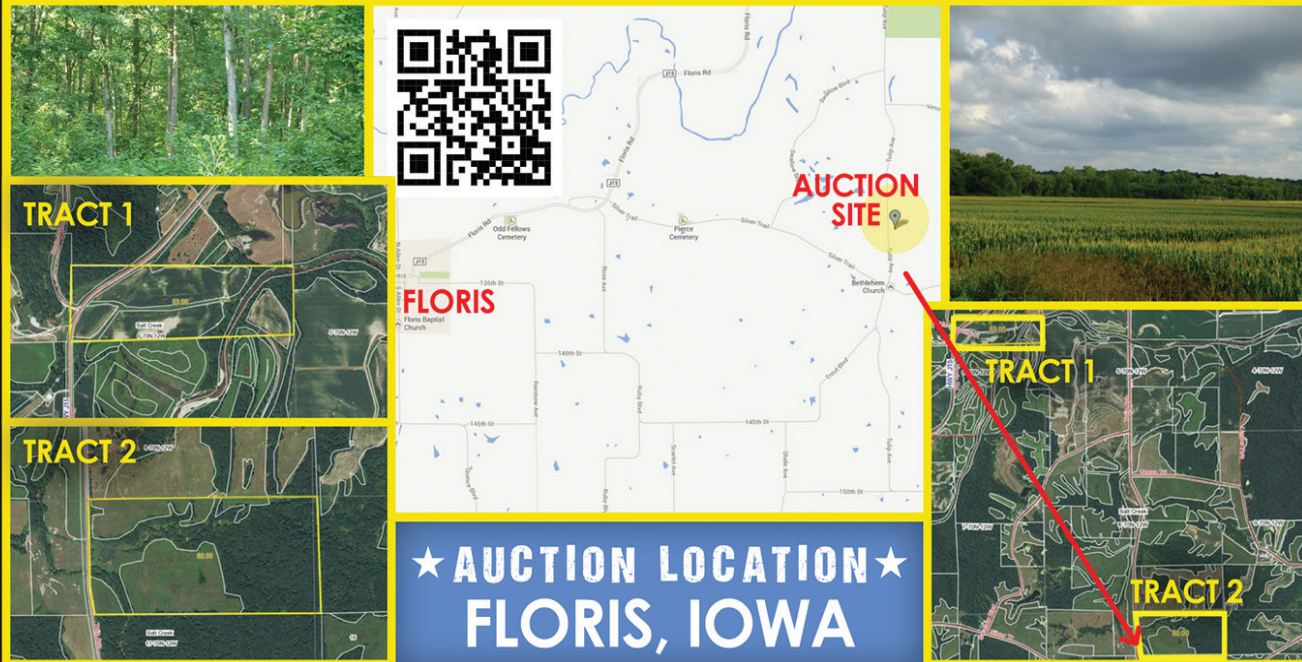

LAND AUCTION

SATURDAY • OCTOBER 5 • 12:00 P.M.

LAND

2 TRACTS TO SELL PRODUCTIVE TILLABLE LAND AS WELL AS RECREATIONAL LAND!!

TRACT 1

SELLING 53 ACRES M/L LOCATED 5 MILES SOUTHWEST OF ELDON, IOWA LOCATED ALONG FLORIS HIGHWAY. THIS LAND REPRESENTS PRODUCTIVE TILLABLE SOILS WITH APPROX 33 ACRES TILLABLE AT AVERAGE CSR OF 57.

TERMS OF SALES

10% DUE DOWN DAY OF SALE. TAXES WILL BE PRORATED TO DATE OF CLOSING. LAND WILL BE SOLD ON PRICE PER ACRE BASIS SELLING TRACT 1 FIRST FOLLOWED BY TRACT 2. LINES ON MAPS DEEMED TO BE ACCURATE BUT NOT GUARANTEED. WATCH FOR AUCTION SIGNS POSTED! CONTACT LINCOLN LYNCH TO VIEW PROPERTY

TRACT 2

SELLING 80 ACRES M/L LOCATED OFF OF FLORIS ROAD APPROX 2 MILES SOUTH ON TULIP AVENUE. THIS LAND CONSISTS OF 33.6 ACRES CURRENTLY ENROLLED IN CRP @ \$79 PER ACRE UNTIL 2016. THIS TRACT WOULD MAKE A EXCELLENT RECREATIONAL TRACT.

10039 Hwy 2 • Moulton, IA

Liebrecht surface ditcher; Vermeer PT 18 tiling machine; International 3588 2+2; Int'l Rowcrop 1026 Hydro (Rare), 7100 hrs w/hyd blade; Long 560 w/loader 1300 hrs; Kelly Ryan ground driven manure spreader; 1978 Ford F350 dually 4 spd; MCH hammer mower; tile unroller; IH Cultivator; John Deere 530 round baler; Kewanee 250 pull type cultivator; gravity flow wagon; JD 18'Disk; (2) pickup stock racks; 4 btm plow; Badger 10 wheel 3 pt rake; Vermeer bale wrapper; Reese Agri 2400 disc mower; 3 pt dirt scoop; 3 pt pallet forks; 3 pt ford 6' brush cutter; 14' utility trailer; 10' NH Seeder; M.E. Harry auger all; Sheep hoof trimming net; misc panels; Lincoln AC 225 welder; 3 pt box blade; Big Husky Hog Chute; Many misc shop items & tools.