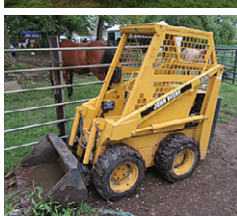

Household Items!

Tile Topped Dining Table
2 Couches, Desk
Tables and Chairs
Misc. home furnishings!
Camper!
2015 Keystone 18 ft. "LHS Hideout Camper
Never been slept in!
White F-250 Ford Pickup Topper
Guns!

Stevens 22 Single Shot Rolling Block rifle
Ithica 10 Gauge Double Barrel shotgun
Henry 22 Mag lever action rifle
Winchester 30-30 Canadian Centennial