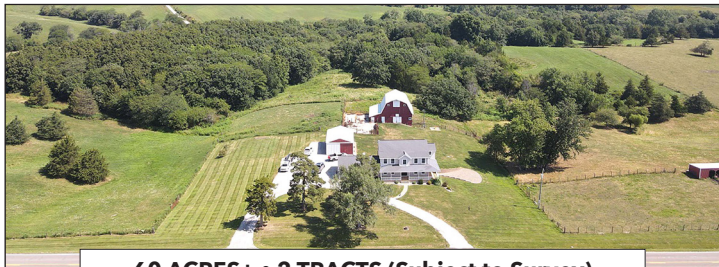

VIRTUAL ONLINE

SCOTLAND COUNTY, MISSOURI
LAND AUCTION

Wednesday, October 12, 2022 at 1:00 PM

60 ACRES± • 2 TRACTS (Subject to Survey)

Farm is located approximately 9 miles west of Memphis, MO or approximately 2 miles east of Downing, MO in Section 2, T65N•R13W, Vest Township, Scotland County, MO.

- ✓ **PRODUCTIVE CROPLAND!**
- ✓ **IMPROVED PASTURELAND!**
- ✓ **QUALITY COUNTRY HOME & OUTBUILDINGS!**
- ✓ **PRIME RURAL BUILDING SITES!**

Rustic Retreats, LLC

Closing & Title Work: Pickell Abstract Company
115 S. Franklin Street | Kirksville, MO 63501 | (660) 665-8324