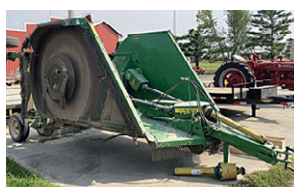

JD HX15 Flex-Wing Rotary Cutter