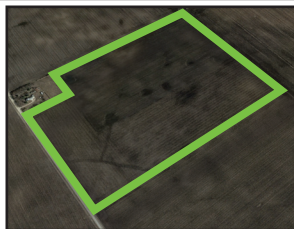

**BID ONLINE OR
OR LIVE IN WILLEY, IA**

101 ACRES
FARMLAND AUCTION
HANCOCK COUNTY, IA
Online only bidding
ENDING Sept 23 at 2PM

19 ACRES
ACREAGE AUCTION
LEE COUNTY, IA
Online only bidding
ENDING Sept 30 at 2PM